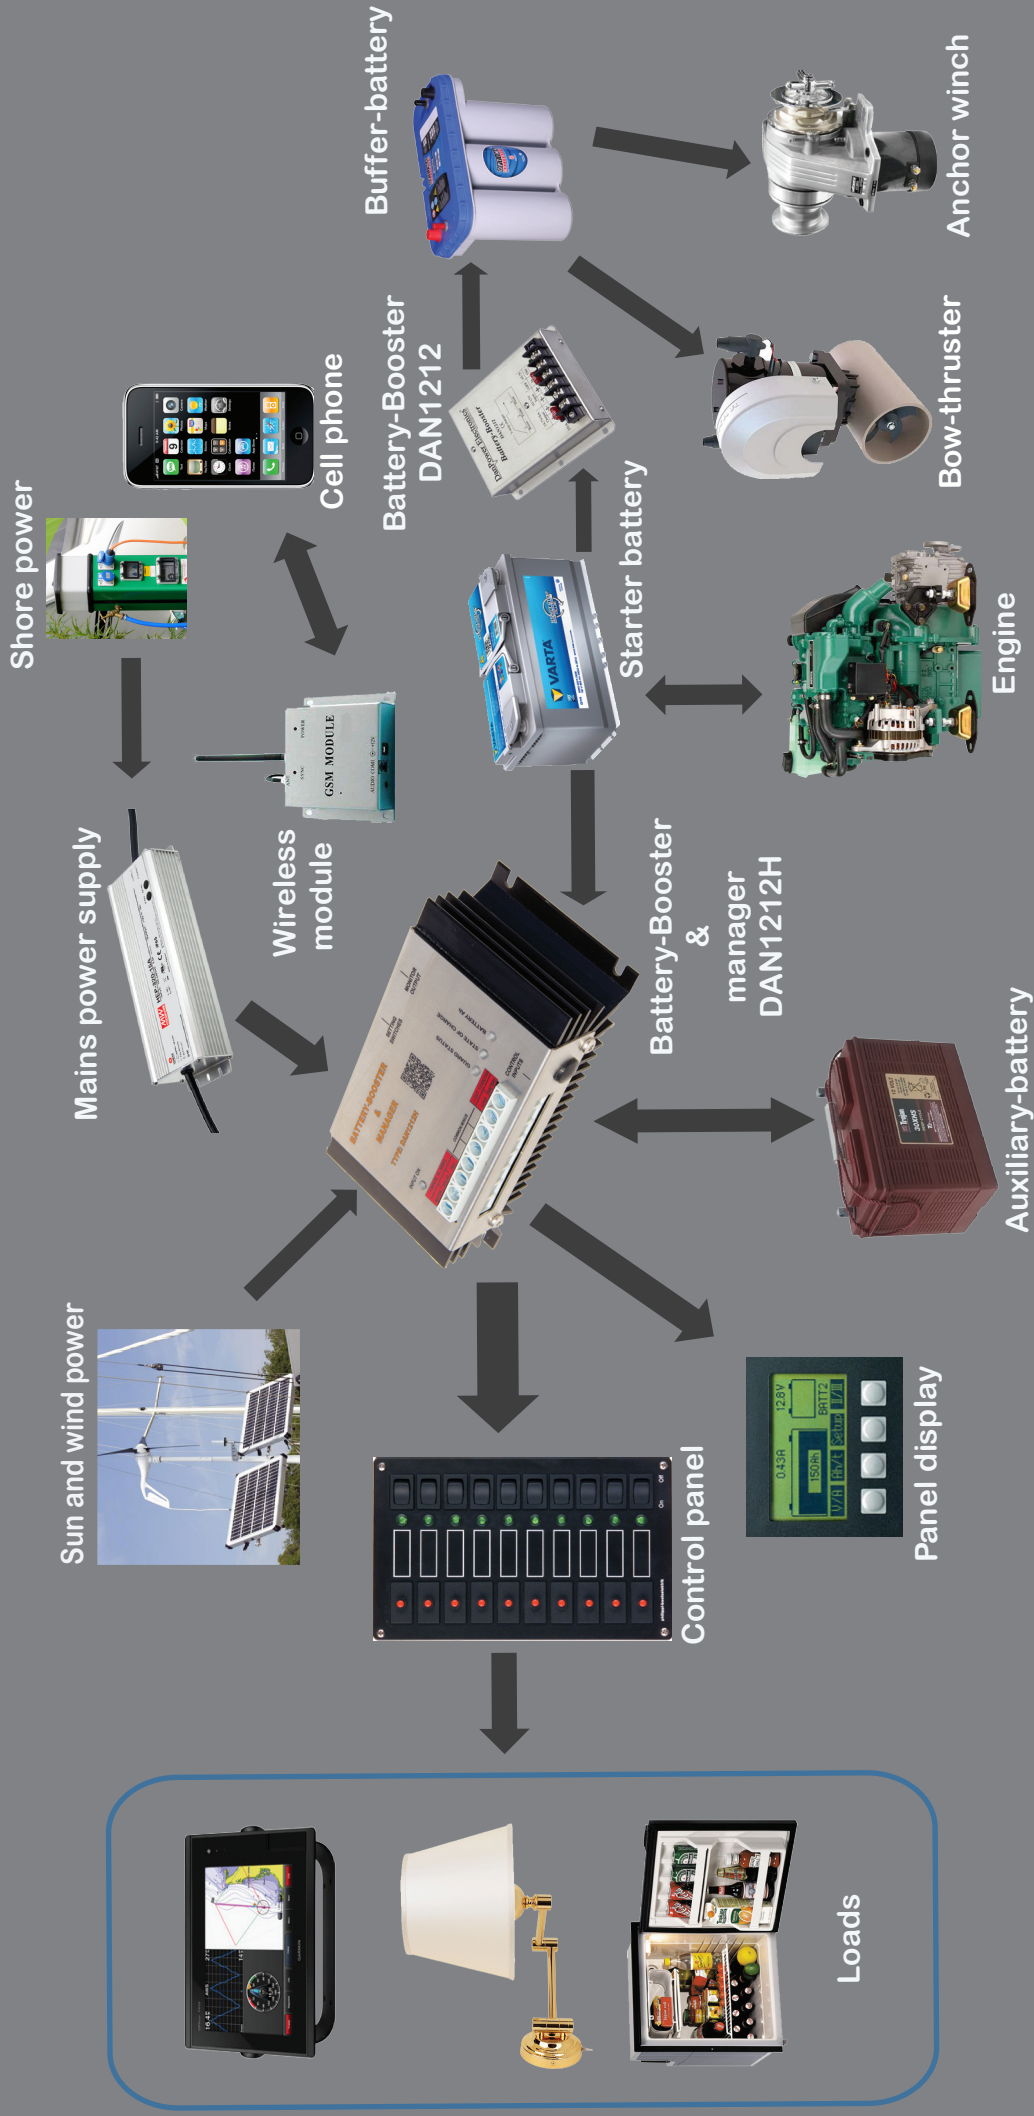

One solution for all
your power sources!

Battery-Booster & manager

- # Charge your auxiliary-battery correctly from all your power sources
- # Load output with battery-guard
- # Connection for panel display
- # Measure the true battery capacity
- # Connection for two-way wireless communication for alarms and data

Shore power

Alternator power

Sun and wind power

Control panel

Auxiliary-battery

Retailer:

12V or 24V power management in sailing yachts

Manufacturer:
 DanPower Electronics ApS
 Møllevej 18, Ramløse
 DK-3200 Helsingør
 Denmark
 Tel. +45 48799171
 www.danpower.com