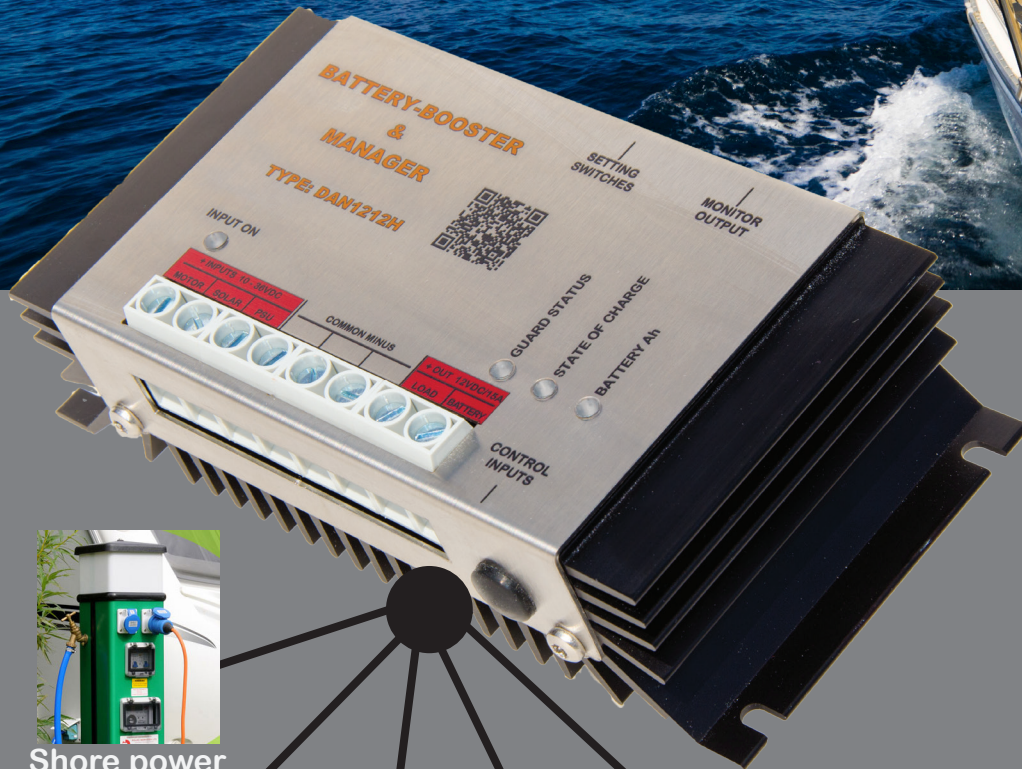

One solution for all
your power sources!

Battery-Booster & manager

- # Charge your auxiliary-battery correctly from all your power sources
- # Load output with battery-guard
- # Connection for panel display
- # Measure the true battery capacity
- # Connection for two-way wireless communication for alarms and data

Shore power

Alternator power

Sun and wind power

Control panel

Auxiliary-battery

Retailer:

12V or 24V power management in sailing yachts

Manufacturer:
 DanPower Electronics ApS
 Møllevej 18, Ramløse
 DK-3200 Helsingør
 Denmark
 Tel. +45 48799171
 www.danpower.com